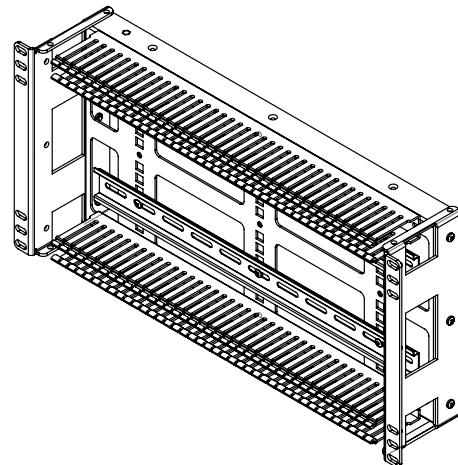

Assembly Complete.